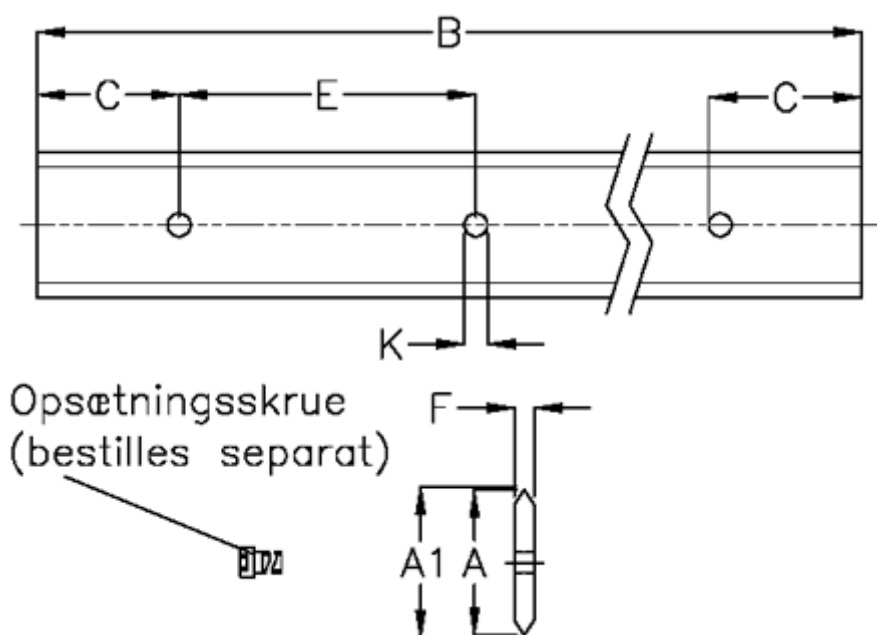

Data Sheet

Article number: 059128716

Description: Hepco SL2 spacer slide
SS L 76-716

Measures

A = 76
A1 = 76.81
B = 716
C = 43.0
E = 90
F = 9.1
For bearing = 54
For screw = M10x25

K = 11.5
Weight kg/1000 = 5000